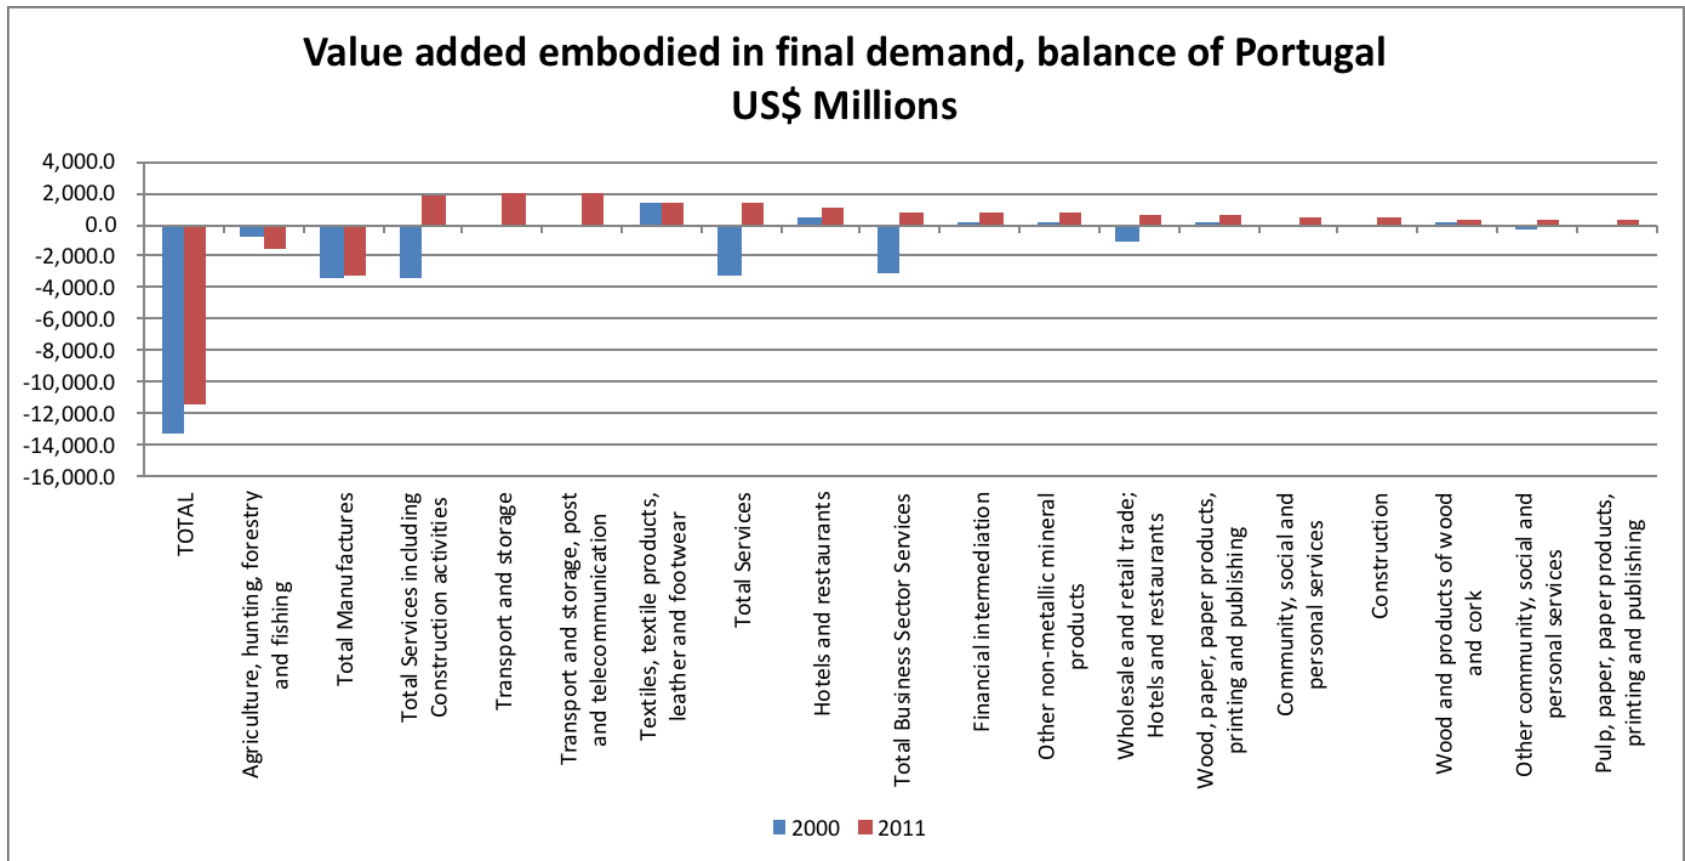

TiVA Indicators for Portugal