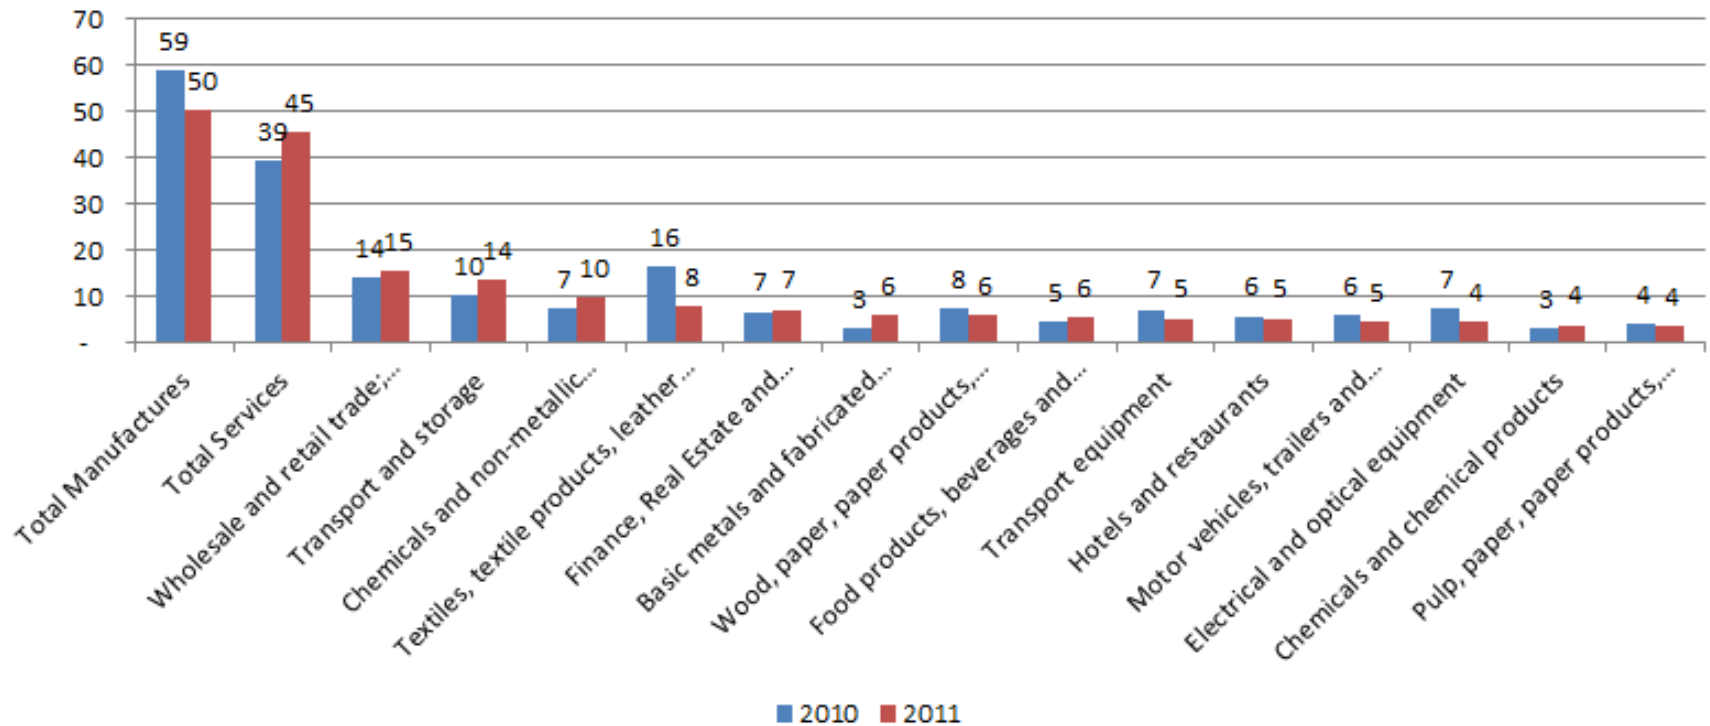

TRADE IN VALUE ADDED (TIVA) INDICATORS FOR PORTUGAL

*GEE - Ministério da Economia - Portugal
23 March 2018*

TiVA Indicators for Portugal

Gross exports of Portugal - Shares in Total Exports (%)

TiVA Indicators for Portugal

**Domestic value added content of gross exports of Portugal
Share in total Exports**

TiVA Indicators for Portugal

TiVA Indicators for Portugal

TiVA Indicators for Portugal

TiVA Indicators for Portugal

TiVA Indicators for Portugal