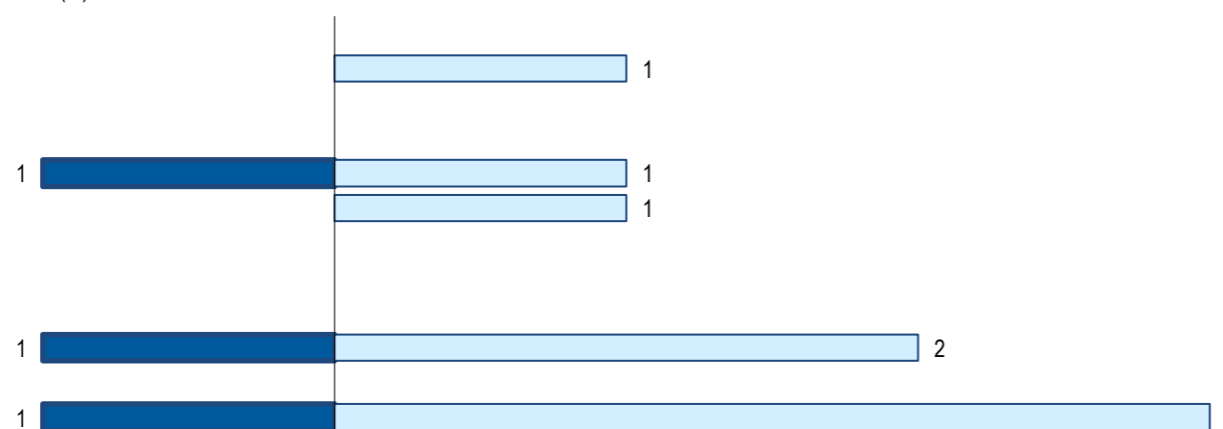

Peso Weight		
	HM (M/F)	H (M)	M (F)
65+	25,0%	0,0%	33,3%
55-64	0,0%	0,0%	0,0%
45-54	0,0%	0,0%	0,0%
35-44	50,0%	100,0%	33,3%
25-34	25,0%	0,0%	33,3%
15-24	0,0%	0,0%	0,0%
0-14	0,0%	0,0%	0,0%
15 - 64	75,0%	100,0%	66,7%
Total	100,0%	100,0%	100,0%

Fonte: GEE, a partir de dados de base do SEF - Serviço de Estrangeiros e Fronteiras e INE - Instituto Nacional de Estatística (população residente).

Source: GEE, according to data from SEF-Serviço de Estrangeiros e Fronteiras and INE-Instituto Nacional de Estatística (resident population).