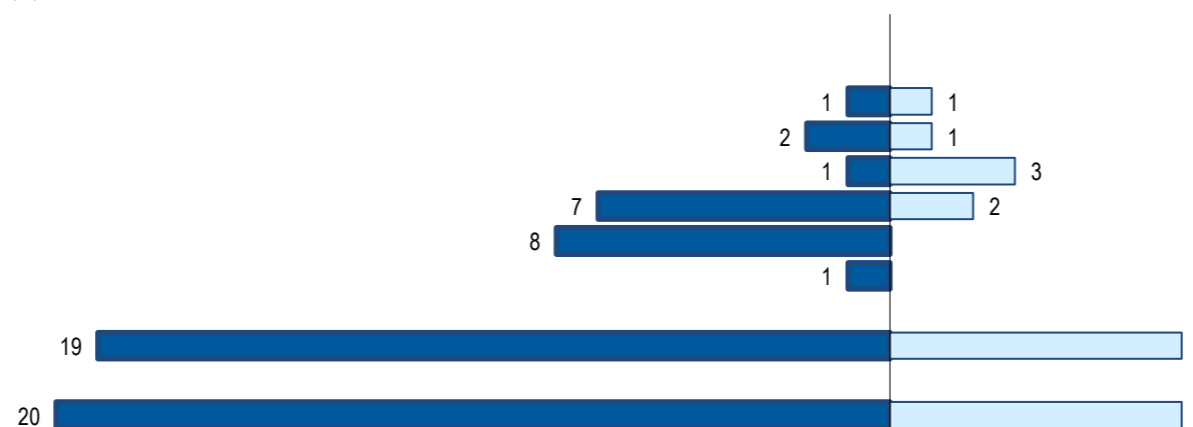

Grupo Etário	Peso Weight		
	HM (M/F)	H (M)	M (F)
65+	0,0%	0,0%	0,0%
55-64	7,4%	5,0%	14,3%
45-54	11,1%	10,0%	14,3%
35-44	14,8%	5,0%	42,9%
25-34	33,3%	35,0%	28,6%
15-24	29,6%	40,0%	0,0%
0-14	3,7%	5,0%	0,0%
15 - 64	96,3%	95,0%	100,0%
Total	100,0%	100,0%	100,0%

Fonte: GEE, a partir de dados de base do SEF - Serviço de Estrangeiros e Fronteiras e INE - Instituto Nacional de Estatística (população residente).

Source: GEE, according to data from SEF-Serviço de Estrangeiros e Fronteiras and INE-Instituto Nacional de Estatística (resident population).