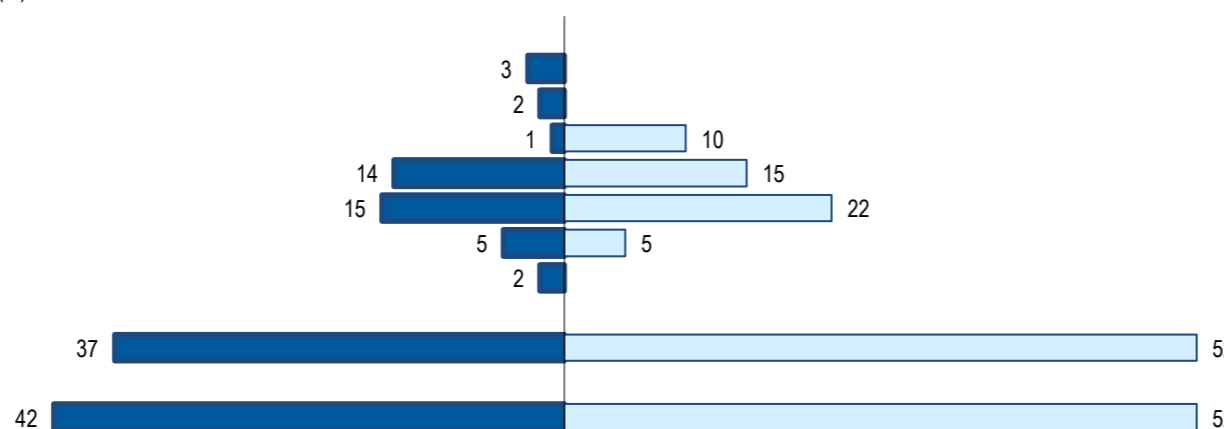

Grupo Etário	Peso Weight		
	HM (M/F)	H (M)	M (F)
65+	3,2%	7,1%	0,0%
55-64	2,1%	4,8%	0,0%
45-54	11,7%	2,4%	19,2%
35-44	30,9%	33,3%	28,8%
25-34	39,4%	35,7%	42,3%
15-24	10,6%	11,9%	9,6%
0-14	2,1%	4,8%	0,0%
15 - 64	94,7%	88,1%	100,0%
Total	100,0%	100,0%	100,0%

Fonte: GEE, a partir de dados de base do SEF - Serviço de Estrangeiros e Fronteiras e INE - Instituto Nacional de Estatística (população residente).

Source: GEE, according to data from SEF-Serviço de Estrangeiros e Fronteiras and INE-Instituto Nacional de Estatística (resident population).