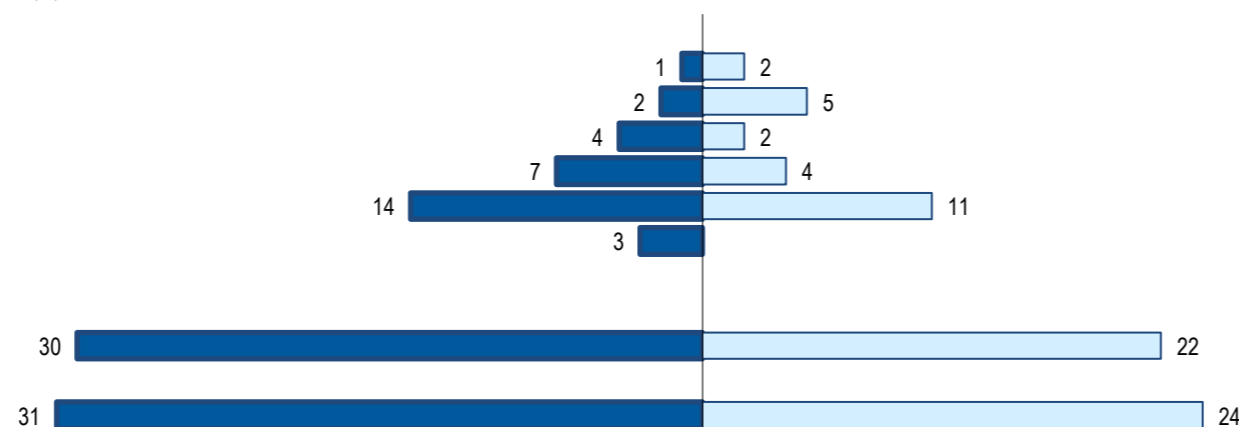

Idade	Peso Weight		
	HM (M/F)	H (M)	M (F)
65+	5,5%	3,2%	8,3%
55-64	12,7%	6,5%	20,8%
45-54	10,9%	12,9%	8,3%
35-44	20,0%	22,6%	16,7%
25-34	45,5%	45,2%	45,8%
15-24	5,5%	9,7%	0,0%
0-14	0,0%	0,0%	0,0%
15 - 64	94,5%	96,8%	91,7%
Total	100,0%	100,0%	100,0%

Fonte: GEE, a partir de dados de base do SEF - Serviço de Estrangeiros e Fronteiras e INE - Instituto Nacional de Estatística (população residente).

Source: GEE, according to data from SEF-Serviço de Estrangeiros e Fronteiras and INE-Instituto Nacional de Estatística (resident population).