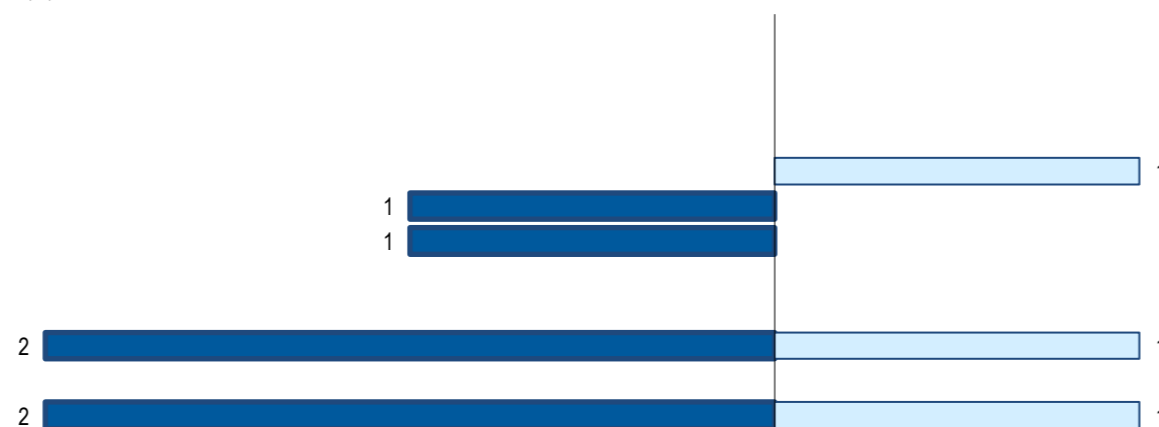

Peso Weight		
	HM (M/F)	H (M)	M (F)
65+	0,0%	0,0%	0,0%
55-64	0,0%	0,0%	0,0%
45-54	0,0%	0,0%	0,0%
35-44	33,3%	0,0%	100,0%
25-34	33,3%	50,0%	0,0%
15-24	33,3%	50,0%	0,0%
0-14	0,0%	0,0%	0,0%
15 - 64	100,0%	100,0%	100,0%
Total	100,0%	100,0%	100,0%

Fonte: GEE, a partir de dados de base do SEF - Serviço de Estrangeiros e Fronteiras e INE - Instituto Nacional de Estatística (população residente).

Source: GEE, according to data from SEF-Serviço de Estrangeiros e Fronteiras and INE-Instituto Nacional de Estatística (resident population).

vire s.f.f.
tum, please