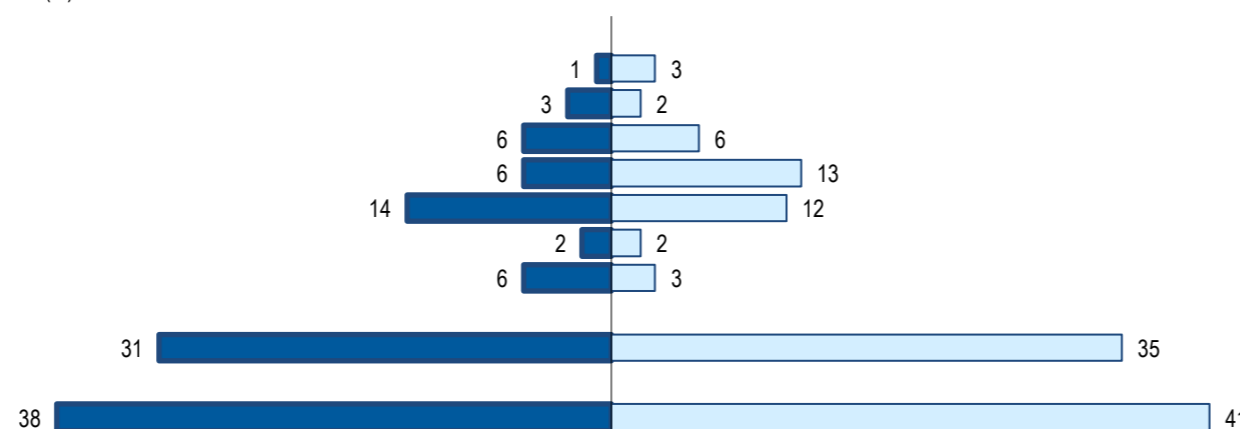

Peso Weight		
	HM (M/F)	H (M)	M (F)
65+	5,1%	2,6%	7,3%
55-64	6,3%	7,9%	4,9%
45-54	15,2%	15,8%	14,6%
35-44	24,1%	15,8%	31,7%
25-34	32,9%	36,8%	29,3%
15-24	5,1%	5,3%	4,9%
0-14	11,4%	15,8%	7,3%
15 - 64	83,5%	81,6%	85,4%
Total	100,0%	100,0%	100,0%

Fonte: GEE, a partir de dados de base do SEF - Serviço de Estrangeiros e Fronteiras e INE - Instituto Nacional de Estatística (população residente).

Source: GEE, according to data from SEF-Serviço de Estrangeiros e Fronteiras and INE-Instituto Nacional de Estatística (resident population).