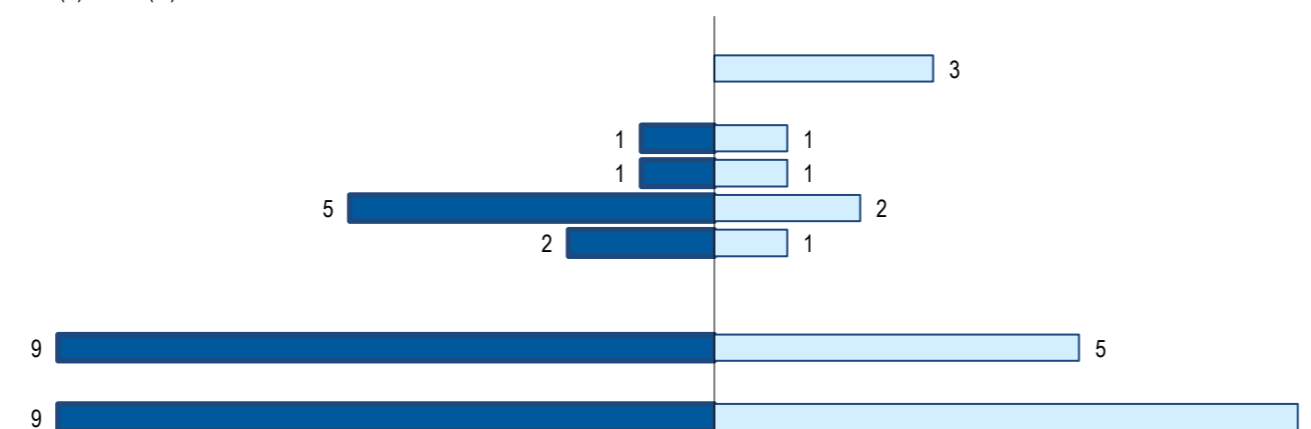

Peso Weight		
	HM (M/F)	H (M)	M (F)
65+	17,6%	0,0%	37,5%
55-64	0,0%	0,0%	0,0%
45-54	11,8%	11,1%	12,5%
35-44	11,8%	11,1%	12,5%
25-34	41,2%	55,6%	25,0%
15-24	17,6%	22,2%	12,5%
0-14	0,0%	0,0%	0,0%
15 - 64	82,4%	100,0%	62,5%
Total	100,0%	100,0%	100,0%

Fonte: GEE, a partir de dados de base do SEF - Serviço de Estrangeiros e Fronteiras e INE - Instituto Nacional de Estatística (população residente).

Source: GEE, according to data from SEF-Serviço de Estrangeiros e Fronteiras and INE-Instituto Nacional de Estatística (resident population).