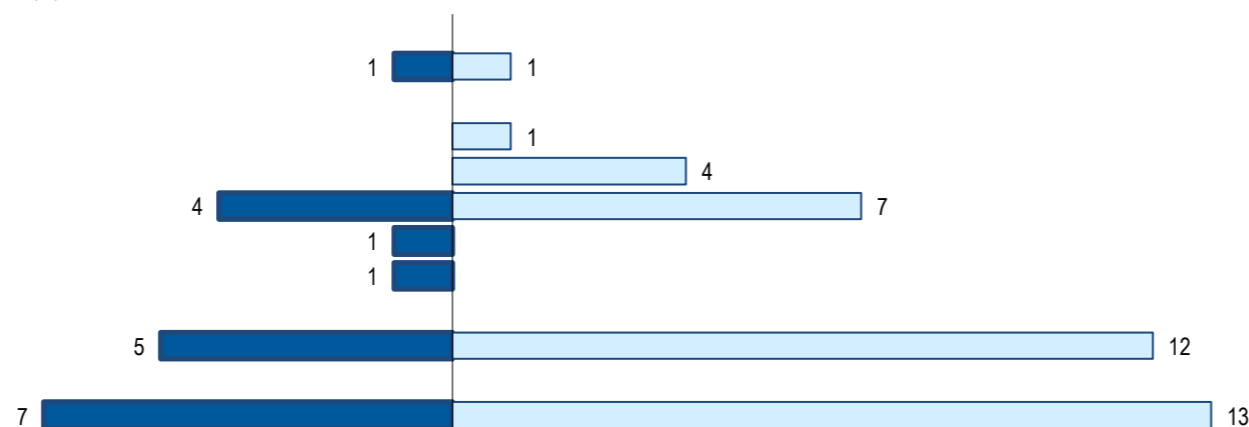

Maláui
Malawi

Ranking na comunidade imigrante em 2021

146

Ranking in the imigrant comunity in 2021

Distribuição da população do país (ou agregado de países) residente em Portugal em 2021
por distritos do Continente, Açores e Madeira e por género

Distribution of the population of the country (or agregate of countries) resident in Portugal in 2021
Continental districts, Azores and Madeira, by gender

■ H (M) □ M (F)

	Aveiro	Beja	Braga	Bragança	C. Branco	Coimbra	Évora	Faro	Guarda	Leiria	Lisboa	Portalegre	Porto	Santarém	Setúbal	V. Castelo	Vila Real	Viseu	Açores	Madeira		
H (M)																						
M (F)																						
HM (M/F)																						

População do país (ou agregado de países) residente em Portugal
por grupo etário e género, em 2021

Population of the country (or agregate of countries) resident in Portugal by age group and gender, 2021

□ M (F) ■ H (M)

	Peso Weight		
	HM (M/F)	H (M)	M (F)
65+	10,0%	14,3%	7,7%
55-64	0,0%	0,0%	0,0%
45-54	5,0%	0,0%	7,7%
35-44	20,0%	0,0%	30,8%
25-34	55,0%	57,1%	53,8%
15-24	5,0%	14,3%	0,0%
0-14	5,0%	14,3%	0,0%
15 - 64	85,0%	71,4%	92,3%
Total	100,0%	100,0%	100,0%

Fonte: GEE, a partir de dados de base do SEF - Serviço de Estrangeiros e Fronteiras e INE - Instituto Nacional de Estatística (população residente).

Source: GEE, according to data from SEF-Serviço de Estrangeiros e Fronteiras and INE-Instituto Nacional de Estatística (resident population).