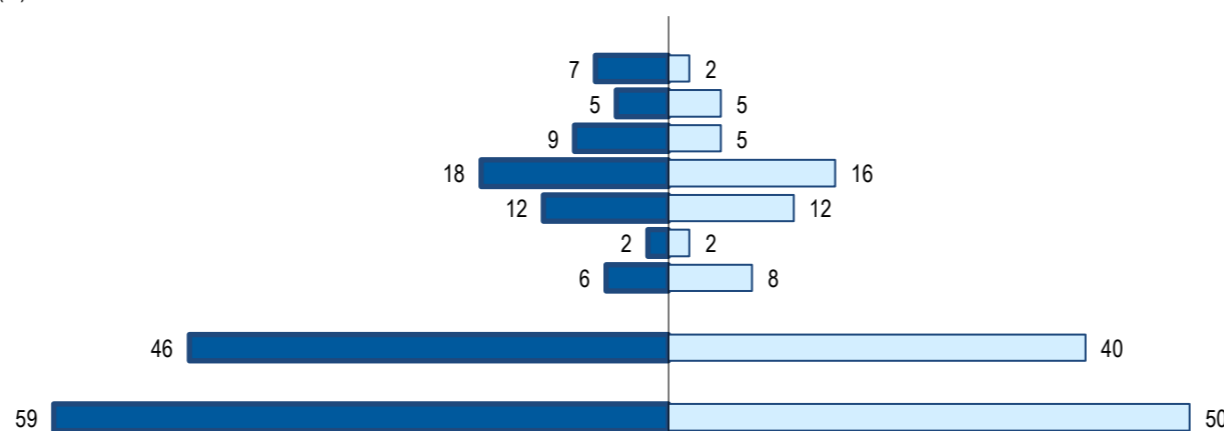

Malta
Malta

Ranking na comunidade imigrante em 2021

96

Ranking in the immigrant community in 2021

Distribuição da população do país (ou agregado de países) residente em Portugal em 2021
por distritos do Continente, Açores e Madeira e por género

Distribution of the population of the country (or aggregate of countries) resident in Portugal in 2021
Continental districts, Azores and Madeira, by gender

■ H (M) □ M (F)

	Aveiro	Beja	Braga	Bragança	C. Branco	Coimbra	Évora	Faro	Guarda	Leiria	Lisboa	Portalegre	Porto	Santarém	Setúbal	V. Castelo	Vila Real	Viseu	Açores	Madeira	
H (M)	0	0	0	0	0	0	0	0	0	0	0	0	0	0	0	0	0	0	0	0	0
M (F)	0	0	0	0	0	0	0	0	0	0	0	0	0	0	0	0	0	0	0	0	0
HM (M/F)	0	0	0	0	0	0	0	0	0	0	0	0	0	0	0	0	0	0	0	0	0

População do país (ou agregado de países) residente em Portugal
por grupo etário e género, em 2021

Population of the country (or aggregate of countries) resident in Portugal by age group and gender, 2021

□ M (F) ■ H (M)

	Peso Weight		
	HM (M/F)	H (M)	M (F)
65+	8,3%	11,9%	4,0%
55-64	9,2%	8,5%	10,0%
45-54	12,8%	15,3%	10,0%
35-44	31,2%	30,5%	32,0%
25-34	22,0%	20,3%	24,0%
15-24	3,7%	3,4%	4,0%
0-14	12,8%	10,2%	16,0%
15 - 64	78,9%	78,0%	80,0%
Total	100,0%	100,0%	100,0%

Fonte: GEE, a partir de dados de base do SEF - Serviço de Estrangeiros e Fronteiras e INE - Instituto Nacional de Estatística (população residente).

Source: GEE, according to data from SEF-Serviço de Estrangeiros e Fronteiras and INE-Instituto Nacional de Estatística (resident population).