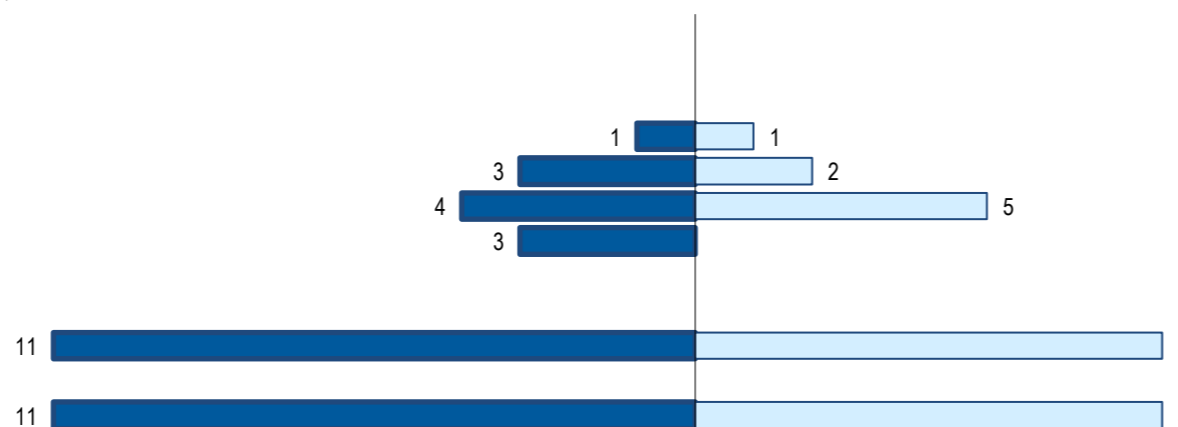

Montenegro
Montenegro

Ranking na comunidade imigrante em 2021

147

Ranking in the imigrant community in 2021

Distribuição da população do país (ou agregado de países) residente em Portugal em 2021
por distritos do Continente, Açores e Madeira e por género

Distribution of the population of the country (or aggregate of countries) resident in Portugal in 2021
Continental districts, Azores and Madeira, by gender

■ H (M) □ M (F)

	Aveiro	Beja	Braga	Bragança	C. Branco	Coimbra	Évora	Faro	Guarda	Leiria	Lisboa	Portalegre	Porto	Santarém	Setúbal	V. Castelo	Vila Real	Viseu	Açores	Madeira		
H (M)																						
M (F)																						
HM (M/F)																						

População do país (ou agregado de países) residente em Portugal
por grupo etário e género, em 2021

Population of the country (or aggregate of countries) resident in Portugal by age group and gender, 2021

□ M (F) ■ H (M)

	Peso Weight		
	HM (M/F)	H (M)	M (F)
65+	0,0%	0,0%	0,0%
55-64	0,0%	0,0%	0,0%
45-54	10,5%	9,1%	12,5%
35-44	26,3%	27,3%	25,0%
25-34	47,4%	36,4%	62,5%
15-24	15,8%	27,3%	0,0%
0-14	0,0%	0,0%	0,0%
15 - 64	100,0%	100,0%	100,0%
Total	100,0%	100,0%	100,0%

Fonte: GEE, a partir de dados de base do SEF - Serviço de Estrangeiros e Fronteiras e INE - Instituto Nacional de Estatística (população residente).

Source: GEE, according to data from SEF-Serviço de Estrangeiros e Fronteiras and INE-Instituto Nacional de Estatística (resident population).