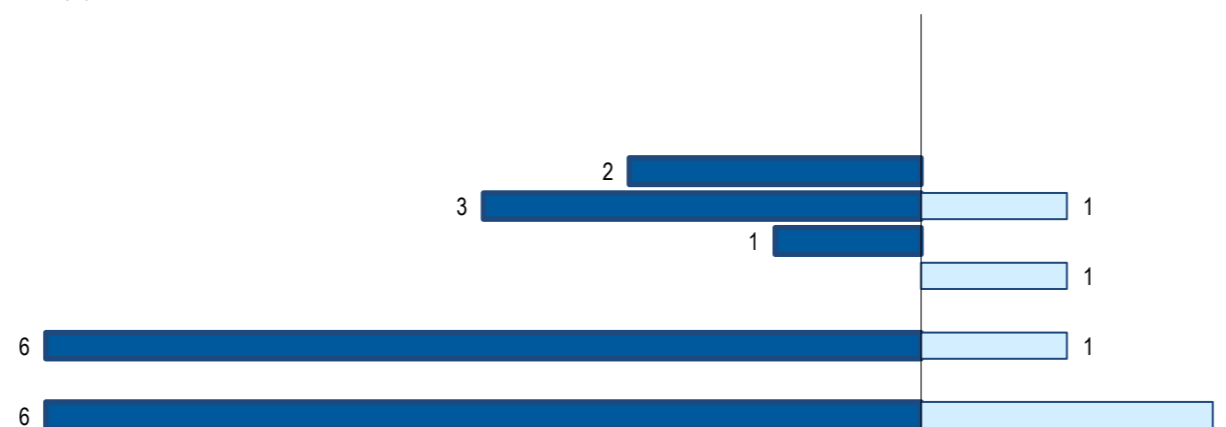

Níger
Niger (the)

Ranking na comunidade imigrante em 2021

165

Ranking in the immigrant community in 2021

Distribuição da população do país (ou agregado de países) residente em Portugal em 2021
por distritos do Continente, Açores e Madeira e por género

Distribution of the population of the country (or aggregate of countries) resident in Portugal in 2021
Continental districts, Azores and Madeira, by gender

■ H (M) □ M (F)

	Aveiro	Beja	Braga	Bragança	C. Branco	Coimbra	Évora	Faro	Guarda	Leiria	Lisboa	Portalegre	Porto	Santarém	Setúbal	V. Castelo	Vila Real	Viseu	Açores	Madeira		
H (M)																						
M (F)																						
HM (M/F)																						

População do país (ou agregado de países) residente em Portugal
por grupo etário e género, em 2021

Population of the country (or aggregate of countries) resident in Portugal by age group and gender, 2021

□ M (F) ■ H (M)

	Peso Weight		
	HM (M/F)	H (M)	M (F)
65+	0,0%	0,0%	0,0%
55-64	0,0%	0,0%	0,0%
45-54	0,0%	0,0%	0,0%
35-44	25,0%	33,3%	0,0%
25-34	50,0%	50,0%	50,0%
15-24	12,5%	16,7%	0,0%
0-14	12,5%	0,0%	50,0%
15 - 64	87,5%	100,0%	50,0%
Total	100,0%	100,0%	100,0%

Fonte: GEE, a partir de dados de base do SEF - Serviço de Estrangeiros e Fronteiras e INE - Instituto Nacional de Estatística (população residente).

Source: GEE, according to data from SEF-Serviço de Estrangeiros e Fronteiras and INE-Instituto Nacional de Estatística (resident population).