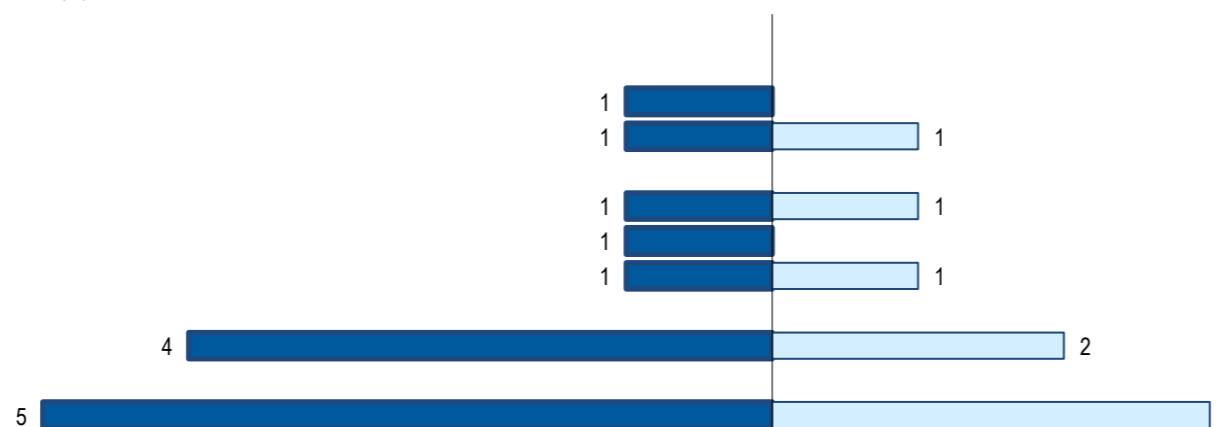

Omã
Oman

Ranking na comunidade imigrante em 2021

166

Ranking in the imigrant comunity in 2021

Distribuição da população do país (ou agregado de países) residente em Portugal em 2021
por distritos do Continente, Açores e Madeira e por género

Distribution of the population of the country (or agregate of countries) resident in Portugal in 2021
Continental districts, Azores and Madeira, by gender

■ H (M) □ M (F)

	Aveiro	Beja	Braga	Bragança	C. Branco	Coimbra	Évora	Faro	Guarda	Leiria	Lisboa	Portalegre	Porto	Santarém	Setúbal	V. Castelo	Vila Real	Viseu	Açores	Madeira		
H (M)																						
M (F)																						
HM (M/F)																						

População do país (ou agregado de países) residente em Portugal
por grupo etário e género, em 2021

Population of the country (or agregate of countries) resident in Portugal by age group and gender, 2021

□ M (F) ■ H (M)

	Peso Weight		
	HM (M/F)	H (M)	M (F)
65+	0,0%	0,0%	0,0%
55-64	12,5%	20,0%	0,0%
45-54	25,0%	20,0%	33,3%
35-44	0,0%	0,0%	0,0%
25-34	25,0%	20,0%	33,3%
15-24	12,5%	20,0%	0,0%
0-14	25,0%	20,0%	33,3%
15 - 64	75,0%	80,0%	66,7%
Total	100,0%	100,0%	100,0%

Fonte: GEE, a partir de dados de base do SEF - Serviço de Estrangeiros e Fronteiras e INE - Instituto Nacional de Estatística (população residente).

Source: GEE, according to data from SEF-Serviço de Estrangeiros e Fronteiras and INE-Instituto Nacional de Estatística (resident population).

vire s.f.f.
tum, please