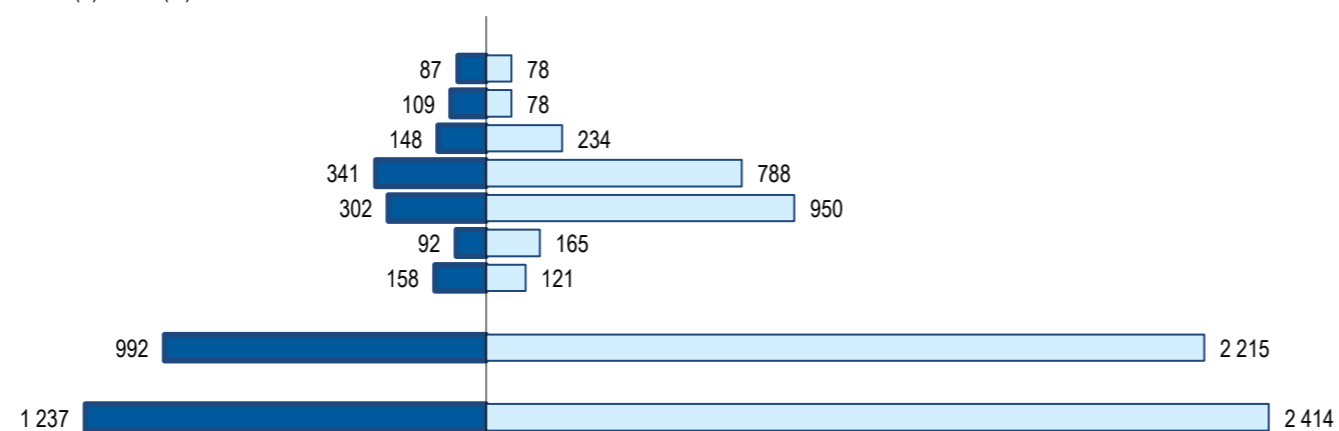

Distribution of the population of the country (or agregate of countries) resident in Portugal in 2021
Continental districts, Azores and Madeira, by gender

■ H (M) □ M (F)

População do país (ou agregado de países) residente em Portugal
por grupo etário e género, em 2021

Population of the country (or agregate of countries) resident in Portugal by age group and gender, 2021

□ M (F) ■ H (M)

	Peso Weight		
	HM (M/F)	H (M)	M (F)
65+	4,5%	7,0%	3,2%
55-64	5,1%	8,8%	3,2%
45-54	10,5%	12,0%	9,7%
35-44	30,9%	27,6%	32,6%
25-34	34,3%	24,4%	39,4%
15-24	7,0%	7,4%	6,8%
0-14	7,6%	12,8%	5,0%
15 - 64	87,8%	80,2%	91,8%
Total	100,0%	100,0%	100,0%