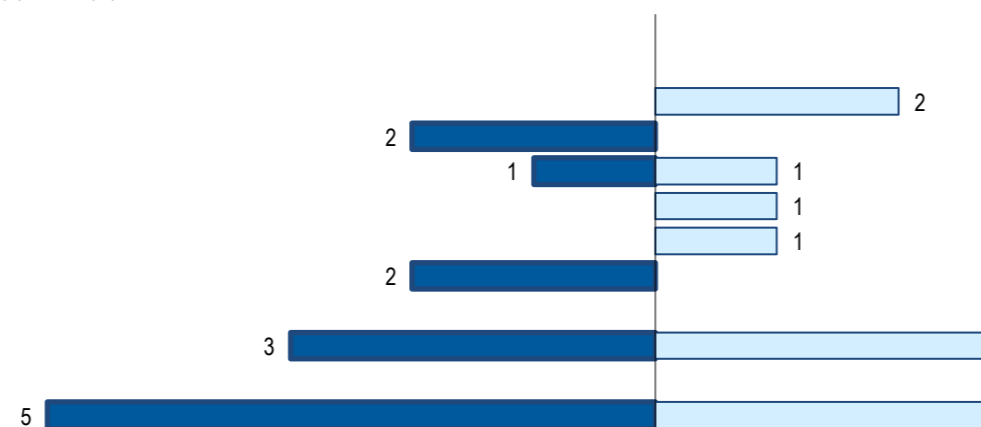

Peso Weight		
	HM (M/F)	H (M)	M (F)
65+	0,0%	0,0%	0,0%
55-64	20,0%	0,0%	40,0%
45-54	20,0%	40,0%	0,0%
35-44	20,0%	20,0%	20,0%
25-34	10,0%	0,0%	20,0%
15-24	10,0%	0,0%	20,0%
0-14	20,0%	40,0%	0,0%
15 - 64	80,0%	60,0%	100,0%
Total	100,0%	100,0%	100,0%

Fonte: GEE, a partir de dados de base do SEF - Serviço de Estrangeiros e Fronteiras e INE - Instituto Nacional de Estatística (população residente).

Source: GEE, according to data from SEF-Serviço de Estrangeiros e Fronteiras and INE-Instituto Nacional de Estatística (resident population).