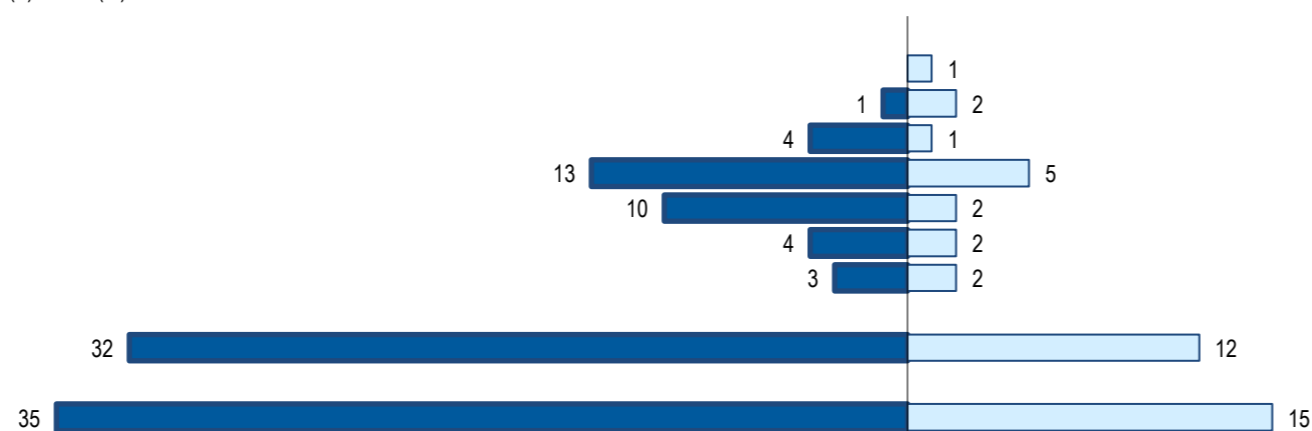

Togo
Togo

Ranking na comunidade imigrante em 2021

121

Ranking in the immigrant community in 2021

Distribuição da população do país (ou agregado de países) residente em Portugal em 2021
por distritos do Continente, Açores e Madeira e por género

Distribution of the population of the country (or aggregate of countries) resident in Portugal in 2021
Continental districts, Azores and Madeira, by gender

■ H (M) □ M (F)

	Aveiro	Beja	Braga	Bragança	C. Branco	Coimbra	Évora	Faro	Guarda	Leiria	Lisboa	Portalegre	Porto	Santarém	Setúbal	V. Castelo	Vila Real	Viseu	Açores	Madeira
H (M)	0	0	0	0	0	0	0	0	0	0	0	0	0	0	0	0	0	0	0	0
M (F)	0	0	0	0	0	0	0	0	0	0	0	0	0	0	0	0	0	0	0	0
HM (M/F)	0	0	0	0	0	0	0	0	0	0	0	0	0	0	0	0	0	0	0	0

População do país (ou agregado de países) residente em Portugal
por grupo etário e género, em 2021

Population of the country (or aggregate of countries) resident in Portugal by age group and gender, 2021

□ M (F) ■ H (M)

	Peso Weight		
	HM (M/F)	H (M)	M (F)
65+	2,0%	0,0%	6,7%
55-64	6,0%	2,9%	13,3%
45-54	10,0%	11,4%	6,7%
35-44	36,0%	37,1%	33,3%
25-34	24,0%	28,6%	13,3%
15-24	12,0%	11,4%	13,3%
0-14	10,0%	8,6%	13,3%
15 - 64	88,0%	91,4%	80,0%
Total	100,0%	100,0%	100,0%

Fonte: GEE, a partir de dados de base do SEF - Serviço de Estrangeiros e Fronteiras e INE - Instituto Nacional de Estatística (população residente).

Source: GEE, according to data from SEF-Serviço de Estrangeiros e Fronteiras and INE-Instituto Nacional de Estatística (resident population).