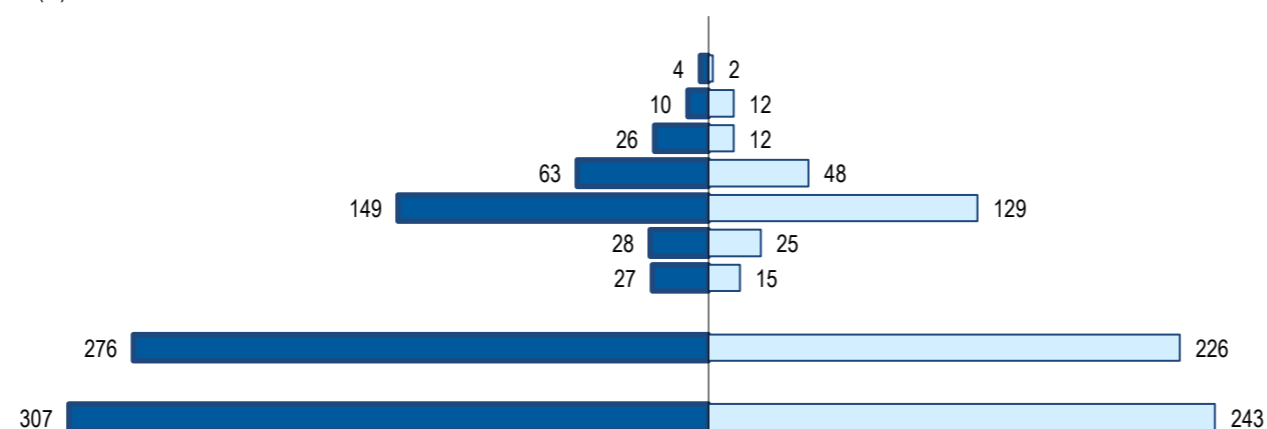

Distribution of the population of the country (or aggregate of countries) resident in Portugal in 2021
Continental districts, Azores and Madeira, by gender

■ H (M) □ M (F)

População do país (ou agregado de países) residente em Portugal
por grupo etário e género, em 2021

Population of the country (or aggregate of countries) resident in Portugal by age group and gender, 2021

□ M (F) ■ H (M)

	Peso Weight		
	HM (M/F)	H (M)	M (F)
65+	1,1%	1,3%	0,8%
55-64	4,0%	3,3%	4,9%
45-54	6,9%	8,5%	4,9%
35-44	20,2%	20,5%	19,8%
25-34	50,5%	48,5%	53,1%
15-24	9,6%	9,1%	10,3%
0-14	7,6%	8,8%	6,2%
15 - 64	91,3%	89,9%	93,0%
Total	100,0%	100,0%	100,0%