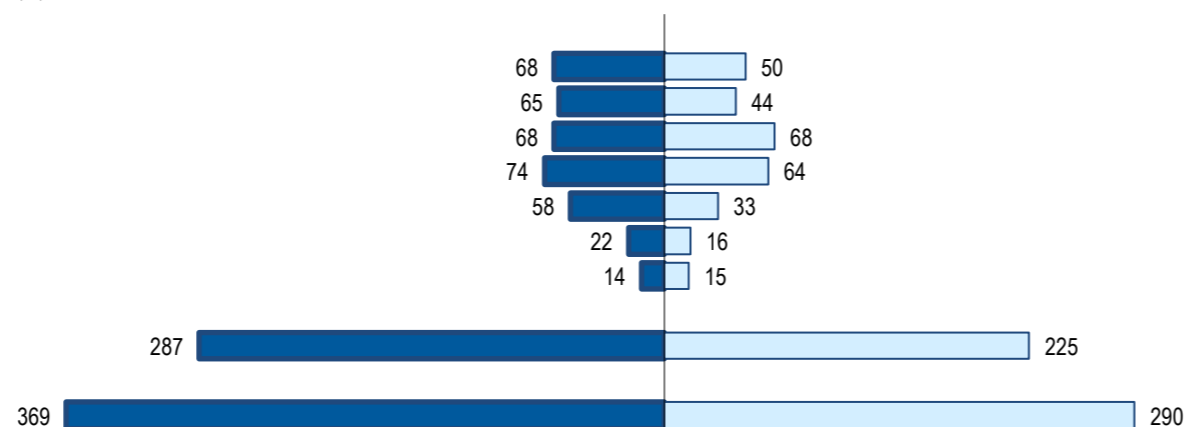

Distribution of the population of the country (or aggregate of countries) resident in Portugal in 2021
Continental districts, Azores and Madeira, by gender

■ H (M) □ M (F)

População do país (ou agregado de países) residente em Portugal
por grupo etário e género, em 2021

Population of the country (or aggregate of countries) resident in Portugal by age group and gender, 2021

□ M (F) ■ H (M)

	Peso Weight		
	HM (M/F)	H (M)	M (F)
65+	17,9%	18,4%	17,2%
55-64	16,5%	17,6%	15,2%
45-54	20,6%	18,4%	23,4%
35-44	20,9%	20,1%	22,1%
25-34	13,8%	15,7%	11,4%
15-24	5,8%	6,0%	5,5%
0-14	4,4%	3,8%	5,2%
15 - 64	77,7%	77,8%	77,6%
Total	100,0%	100,0%	100,0%