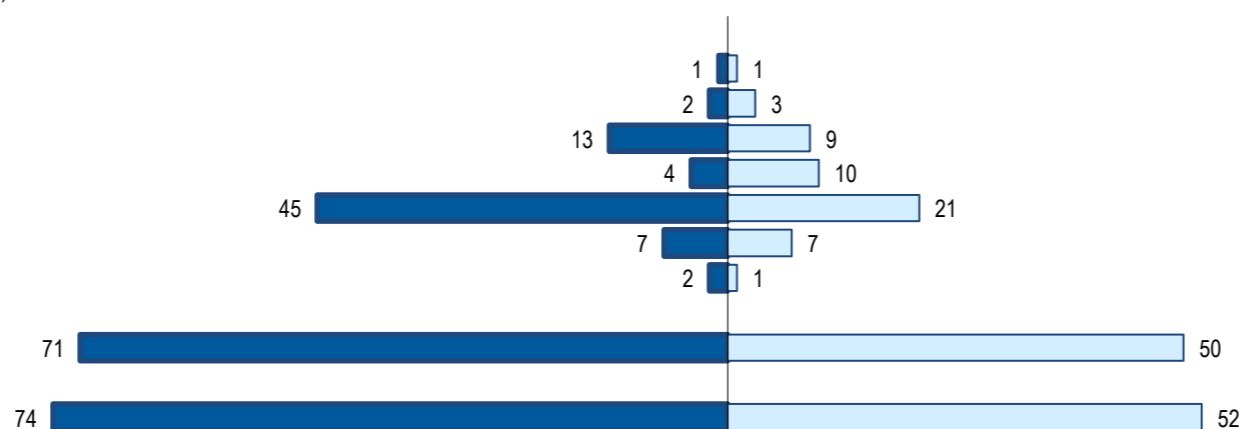

Grupo Etário	Peso Weight		
	HM (M/F)	H (M)	M (F)
65+	1,6%	1,4%	1,9%
55-64	4,0%	2,7%	5,8%
45-54	17,5%	17,6%	17,3%
35-44	11,1%	5,4%	19,2%
25-34	52,4%	60,8%	40,4%
15-24	11,1%	9,5%	13,5%
0-14	2,4%	2,7%	1,9%
15-64	96,0%	95,9%	96,2%
Total	100,0%	100,0%	100,0%

Fonte: GEE, a partir de dados de base do SEF - Serviço de Estrangeiros e Fronteiras e INE - Instituto Nacional de Estatística (população residente).

Source: GEE, according to data from SEF-Serviço de Estrangeiros e Fronteiras and INE-Instituto Nacional de Estatística (resident population).